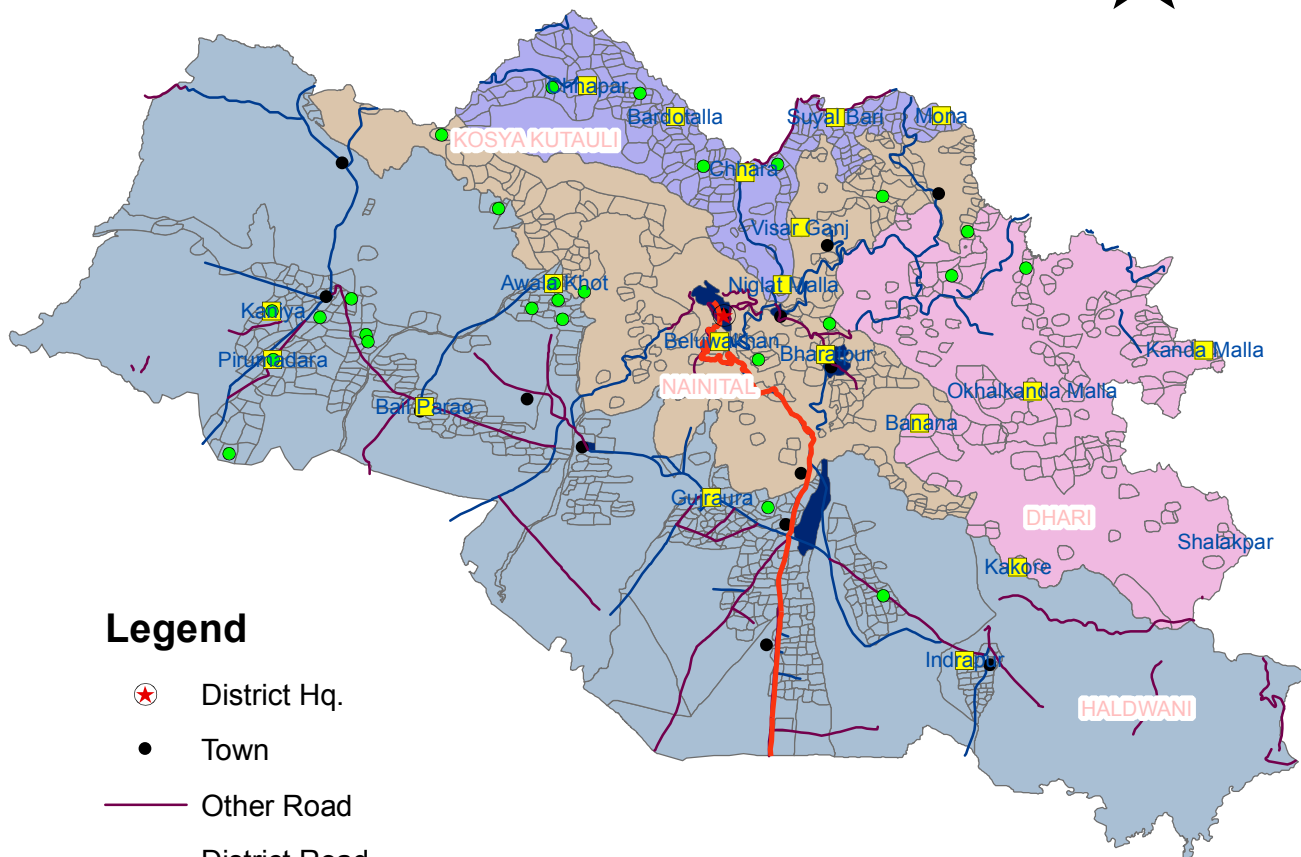

# Health Facilities in District Nainital, Uttarakhand

## Legend

- District Hq.
- Town
- Other Road
- District Road
- National Highway
- Urban Area
- PHC's
- Sub Centres

## TALUK NAME

- DHARI
- HALDWANI
- KOSYA KUTAULI
- NAINITAL