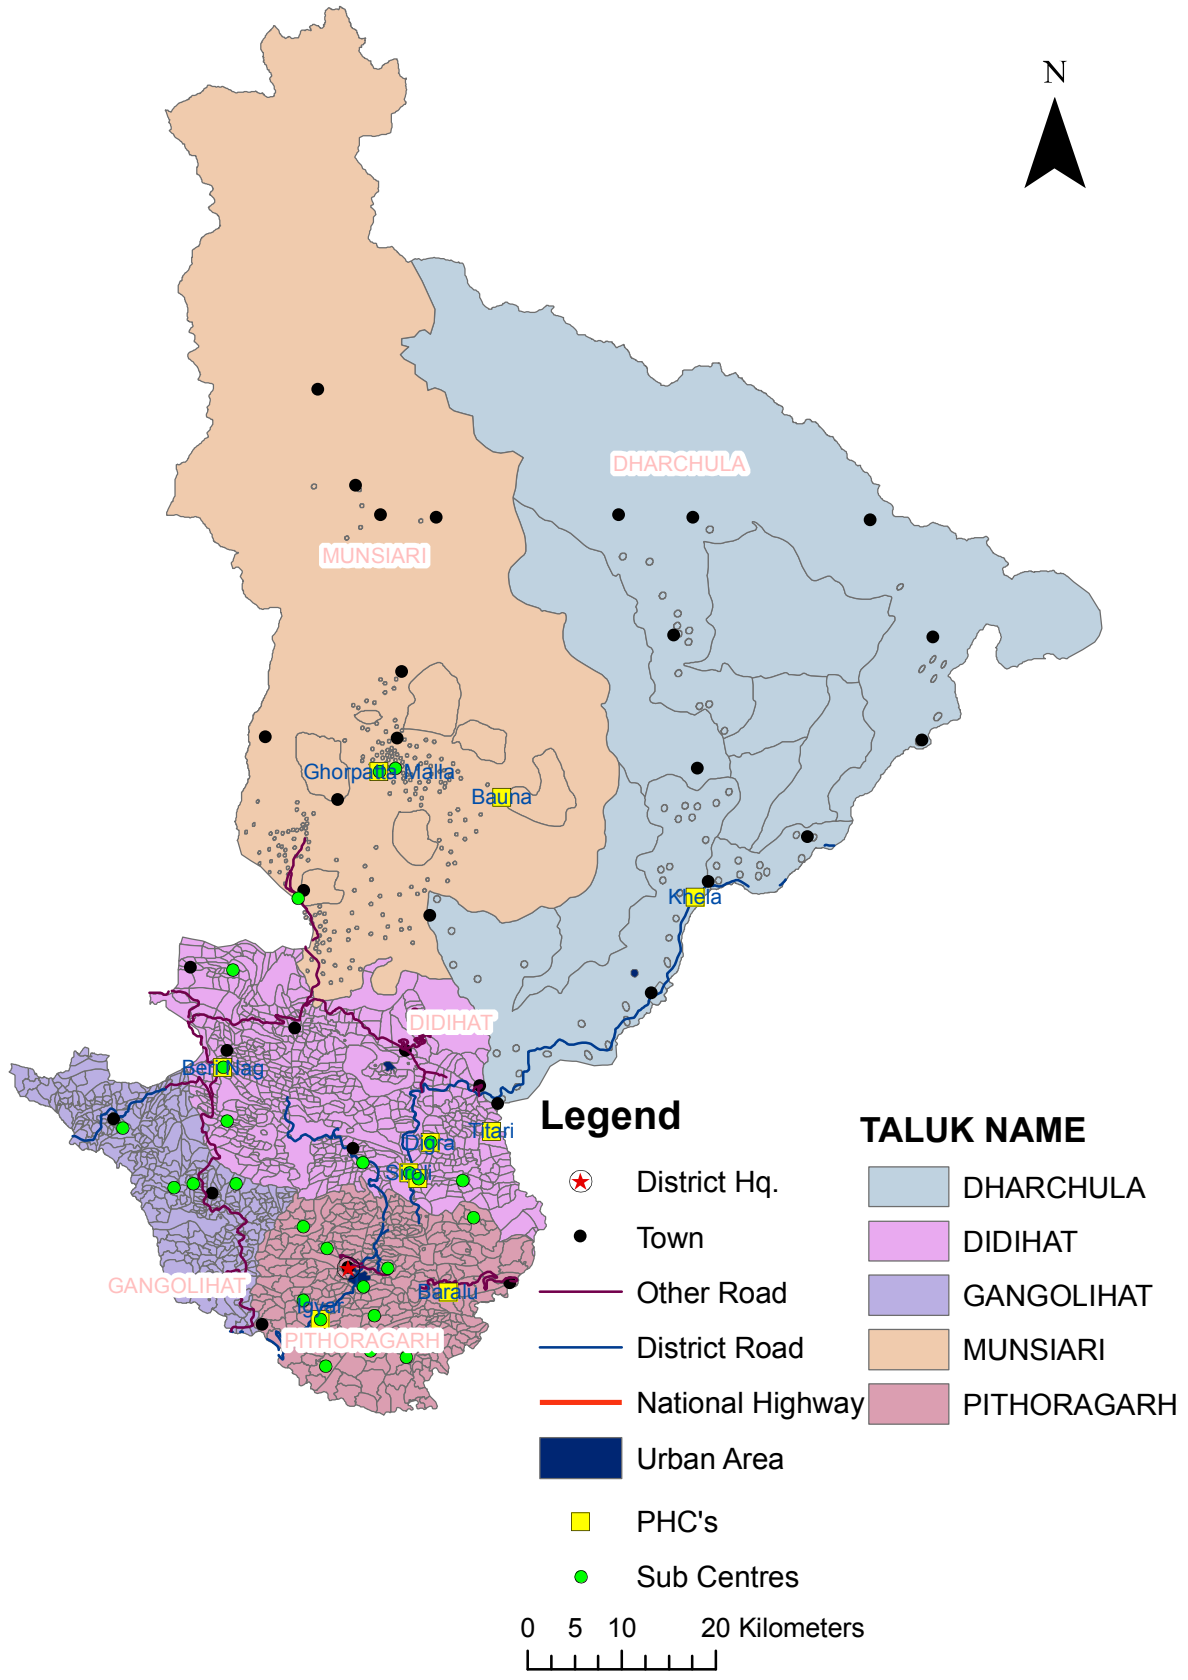

Health Facilities in District Pithoragarh, Uttarakhand

Map Composed by NIC
Source RGI, SOI