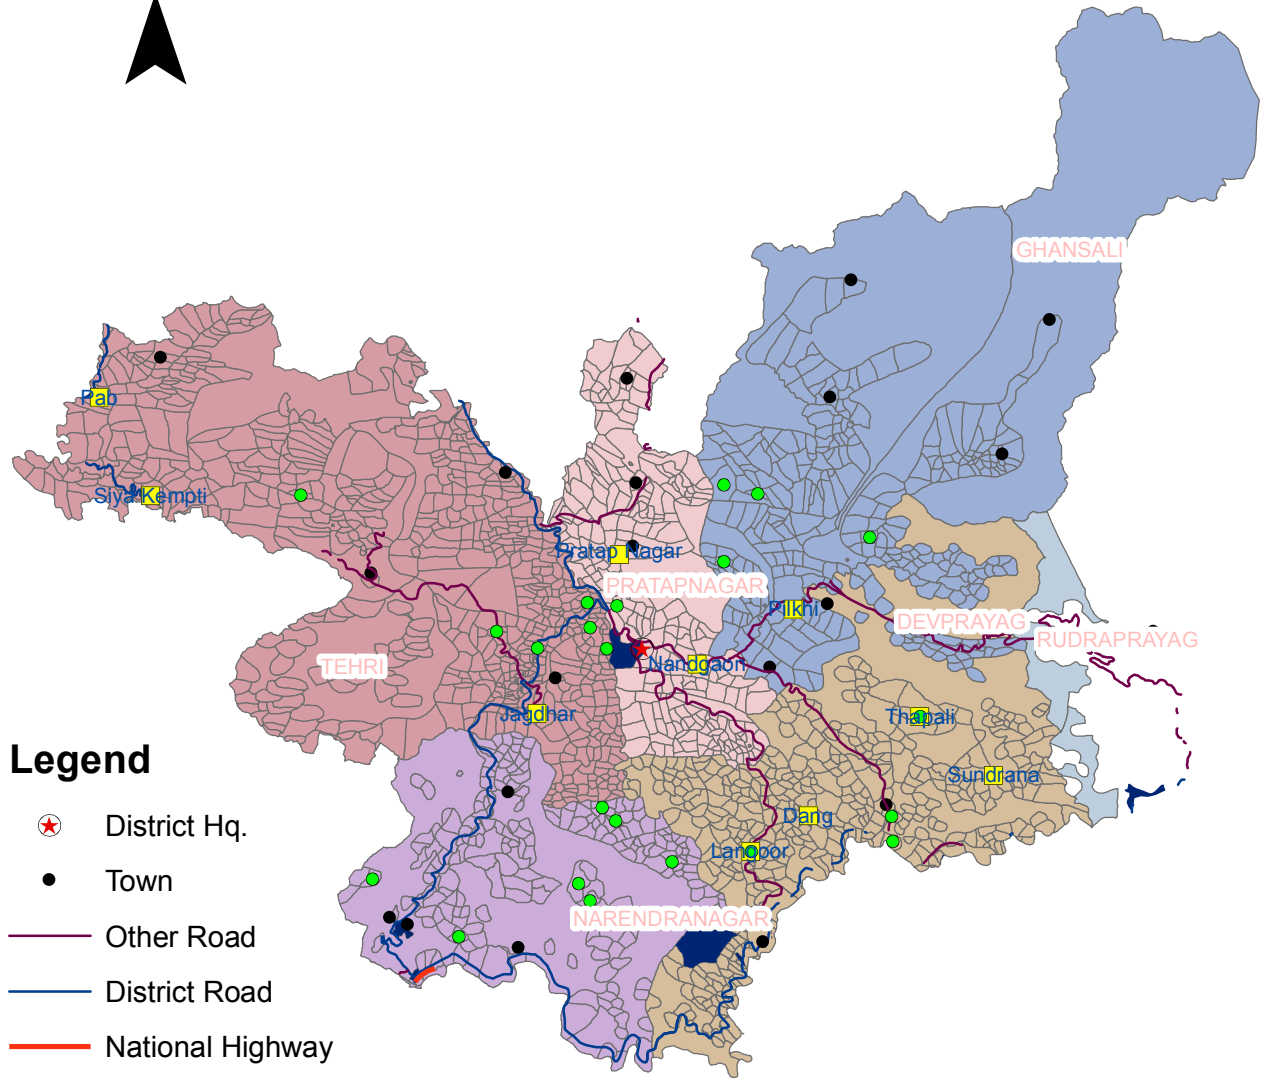

# Health Facilities in District Tehri Garhwal, Uttarakhand

## Legend

- District Hq.
- Town
- Other Road
- District Road
- National Highway
- Urban Area

- PHC's
- Sub Centres

## TALUK NAME

- |  |               |  |             |
|--|---------------|--|-------------|
|  | DEVPRAYAG     |  | RUDRAPRAYAG |
|  | GHANSALI      |  | TEHRI       |
|  | NARENDRANAGAR |  |             |
|  | PRATAPNAGAR   |  |             |